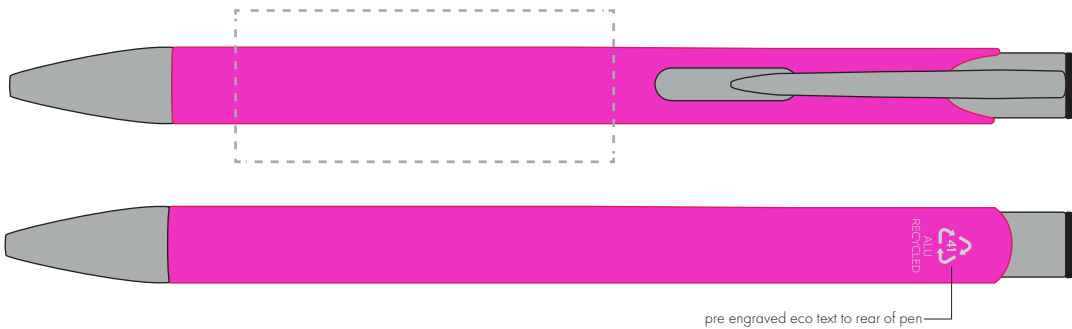

Your Ref:
Our Ref:

Quantity:
Version: 1

Product Code: TPC982001
Product Colour: NEON PINK

PRINTING CONCERNS:

We stock this item in the following colours

**PANTONE REFERENCE(S)**

● Engrave

ARTWORK SCALE 100%

ARTWORK SCALE 100%
Rotary Engrave Area:
50mm x 20mm

The dashed line is to demonstrate print area and will not appear on your printed item

PLEASE NOTE:

- All colours including print and product are for visual purposes only and should not be regarded as the actual colour of the product and print.
- Some products may vary from batch to batch and may differ from previous orders.
- The colour and texture of a product can also have an effect on the final print colour.
- By approving this order we accept that you understand these terms.